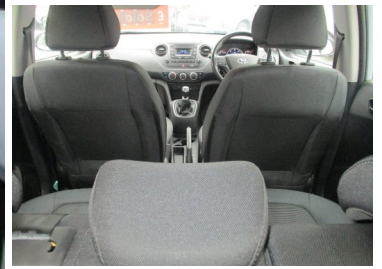

2018(68) Hyundai i10 SE 5-Door

£7,195

Engine: Petrol
Body: Hatchback
Gearbox: 5-Speed
Capacity: 998cc
Colour: Grey
Mileage: 23,000
CO²: 117g/km
MPG: 60.1mpg
Top Speed: 97mph
BHP: 65bhp
Insurance Grp: 2D

Keith Gibbs Motor Company
 Dimsdale Parade East
 Newcastle
 Staffordshire, ST5 8BT

BLUETOOTH CONNECTIVITY
 CHILDPROOF REAR DOOR LOCKS
 CRUISE CONTROL WITH SPEED LIMITER
 DAB DIGITAL RADIO
 ELECTRIC POWER STEERING
 FRONT AND REAR DOOR POCKETS
 FRONT AND REAR SEATBELT REMINDER
 GLOVE COMPARTMENT
 HEIGHT ADJUSTABLE STEERING COLUMN
 IMMOBILISER
 LEATHER WRAPPED STEERING WHEEL
 REAR SPOILER WITH INTEGRATED BRAKE LIGHT
 REMOTE CENTRAL LOCKING
 TRIP COMPUTER